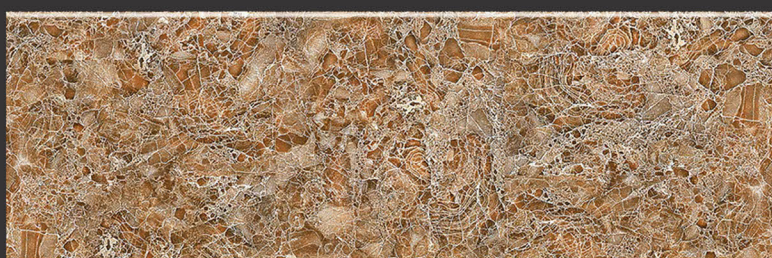

## APPLICATIONS

Wall  
Tiles

Floor  
Tiles

Glossy  
Finish

Matt  
Finish

Light  
Dark

Kitchen  
Series

Elevation  
Series

100% Water  
Proof

Rectified  
Tiles

Random  
Design

11251-L

11251-HL

11251-L

11252-L

11252-HL-1