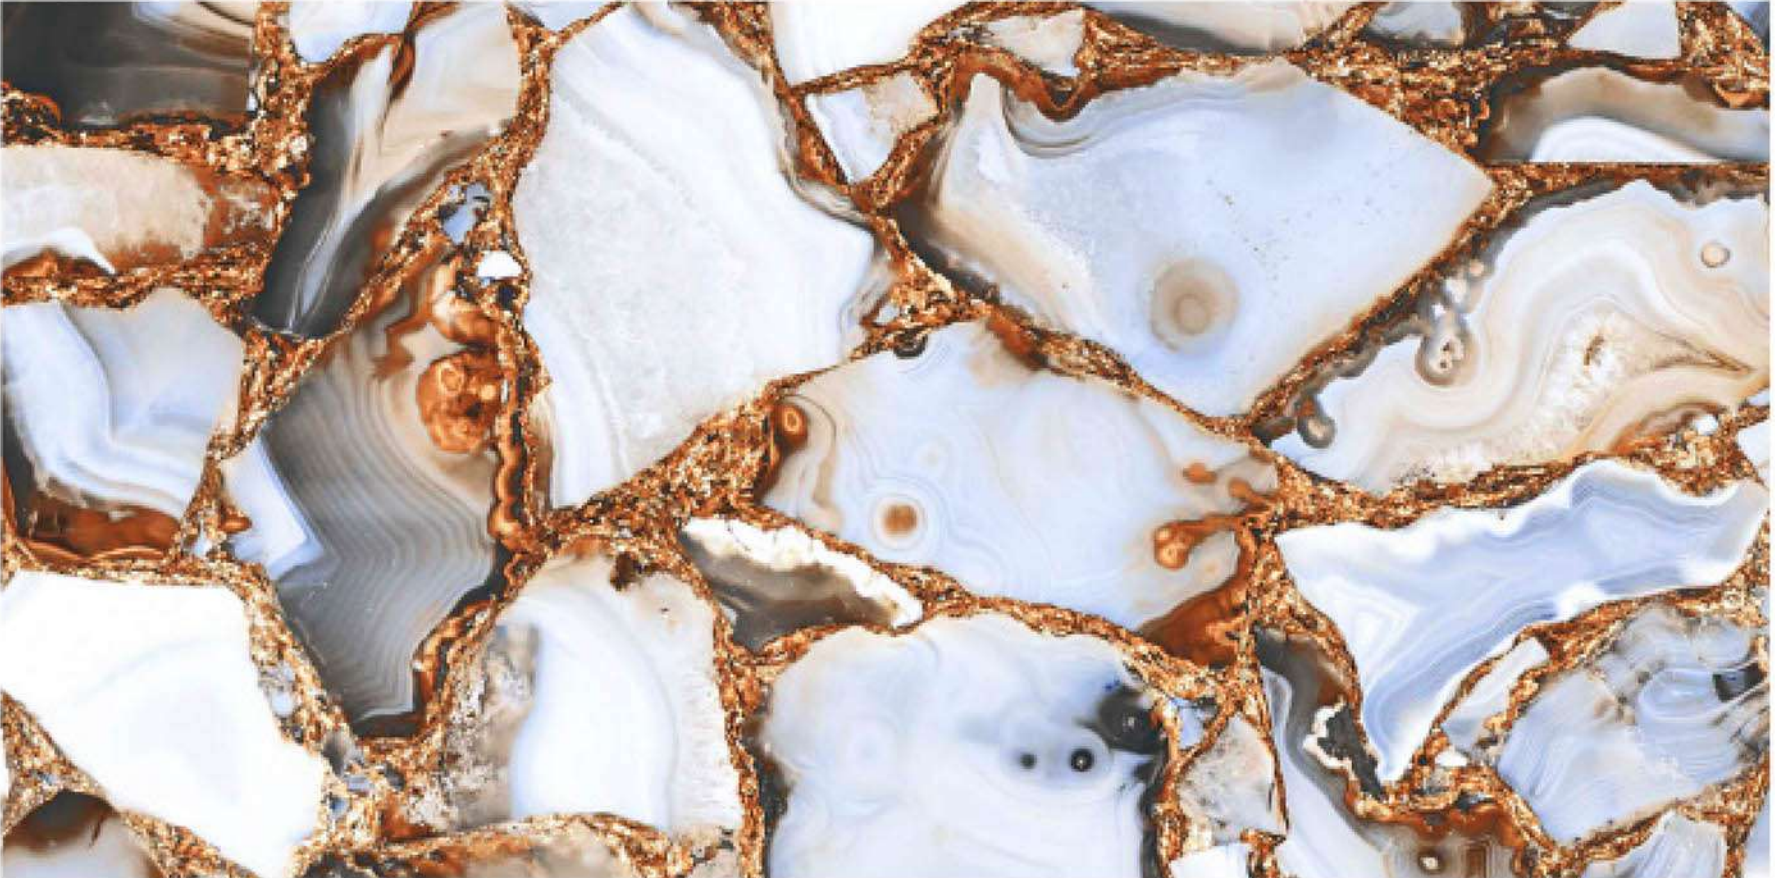

Denora®

ECO FRIENDLY

DIMENSIONAL STABILITY

WATERPROOF SURFACE

HYGIENIC SURFACE

HG_LUXURY STONE

RANDOM FACES :3

600x1200MM | HIGH GLOSS