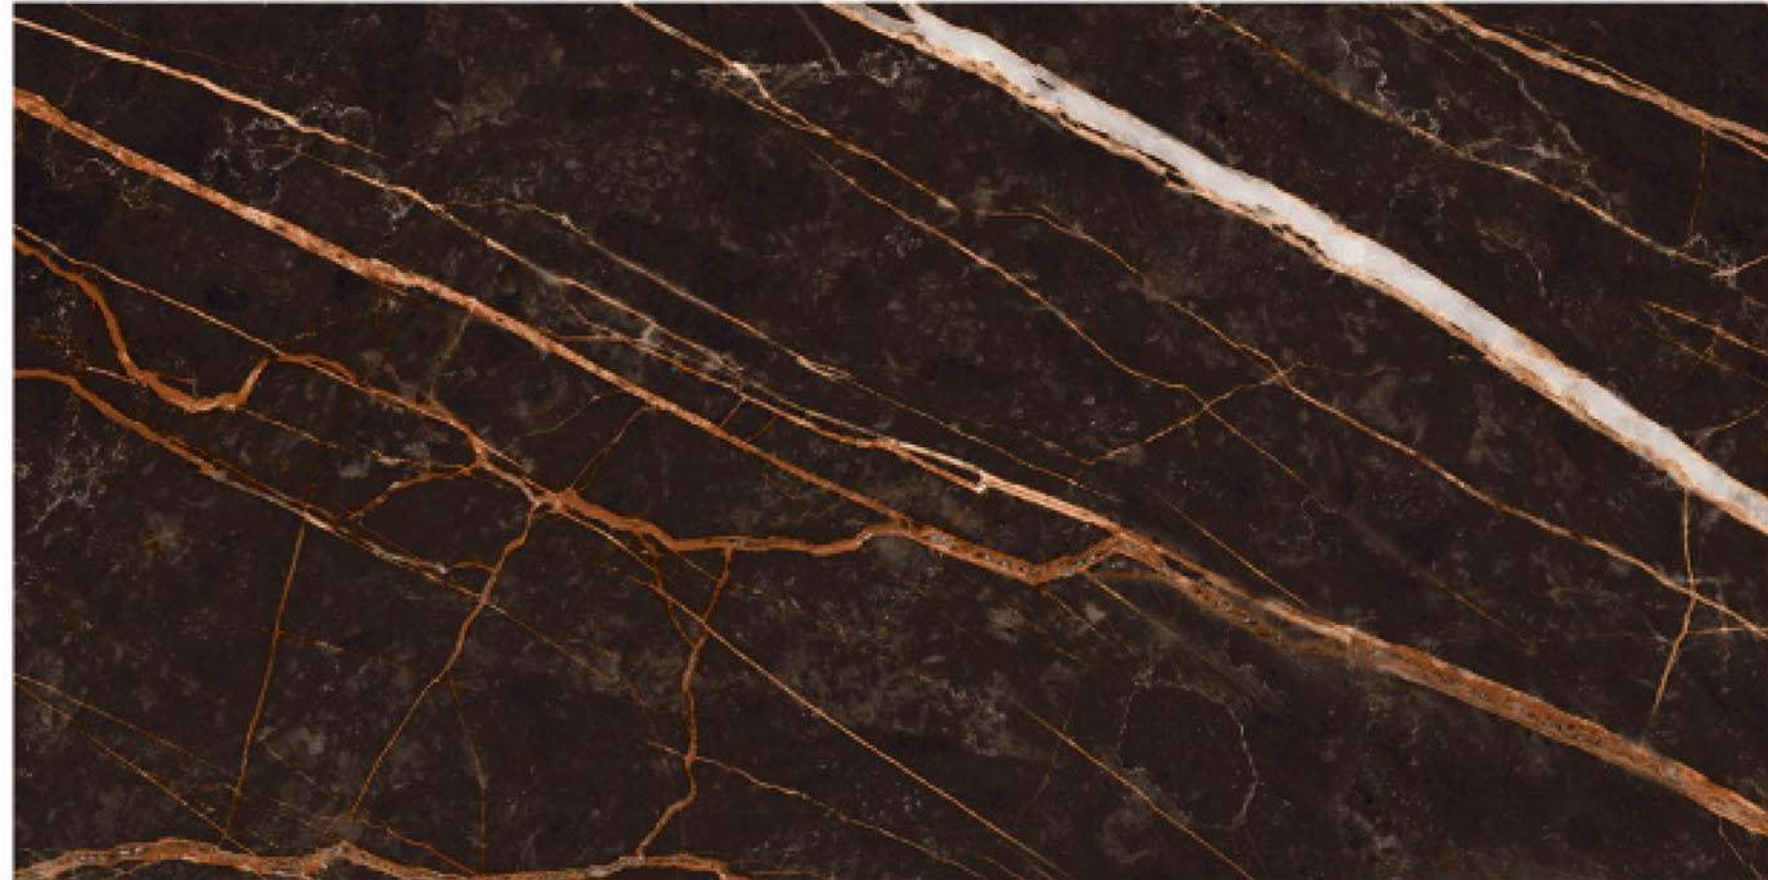

ECO FRIENDLY   DIMENSIONAL STABILITY   WATERPROOF SURFACE   HYGIENIC SURFACE

HG_ORIENTAL BROWN

RANDOOM FACES :3