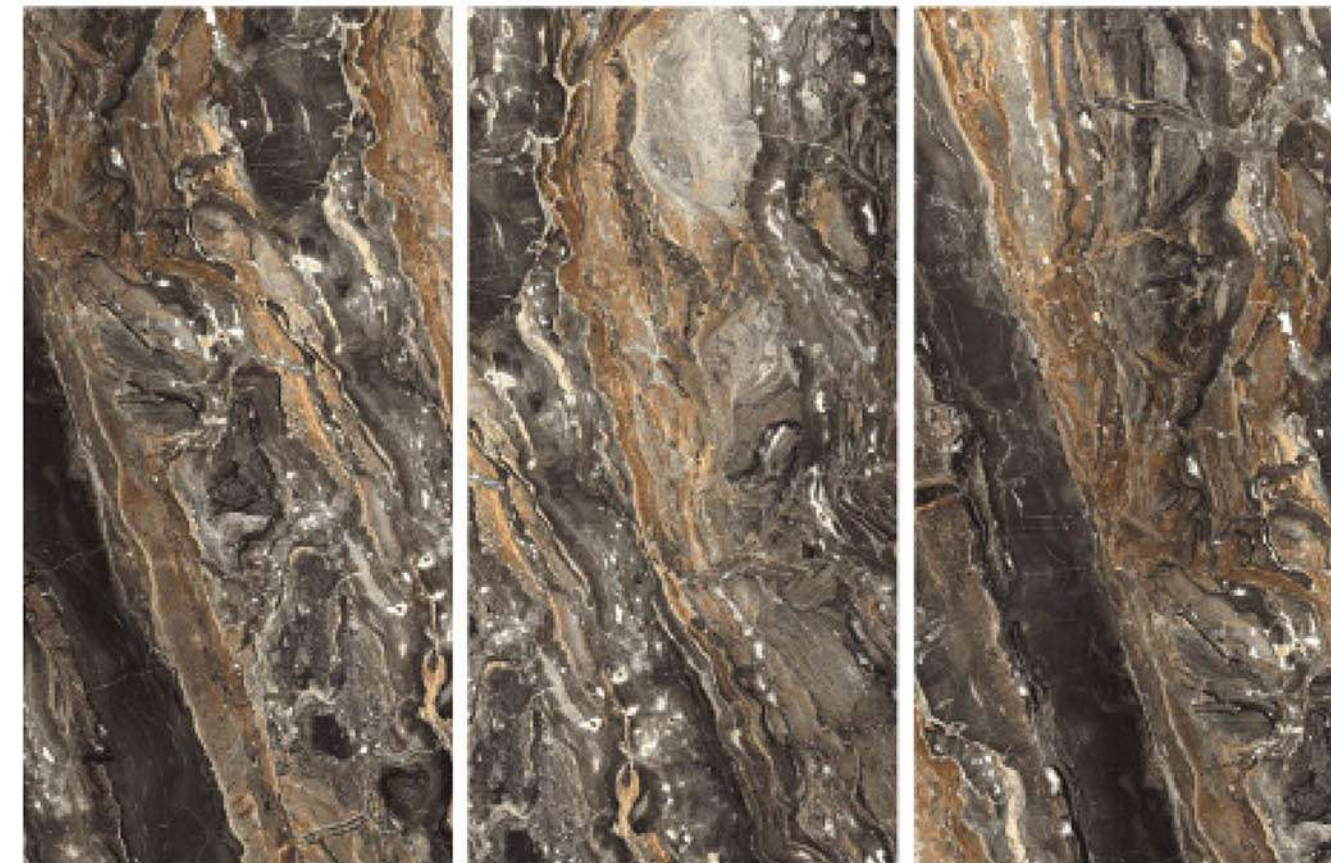

RANDOM FACES :4