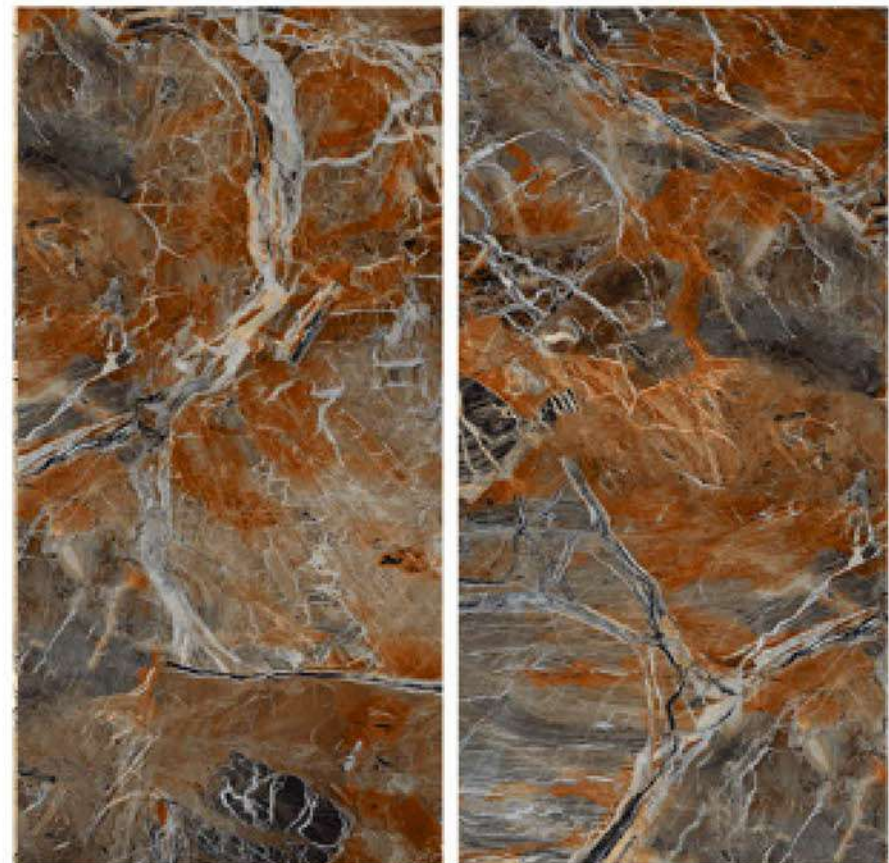

WATERPROOF SURFACE

HYGIENIC SURFACE

HG_LUXURY STONE

RANDOM FACES :3

600x1200MM | HIGH GLOSS

ECO FRIENDLY DIMENSIONAL STABILITY WATERPROOF SURFACE HYGIENIC SURFACE

HG_BRECCIA VERB

RANDOOM FACES :3