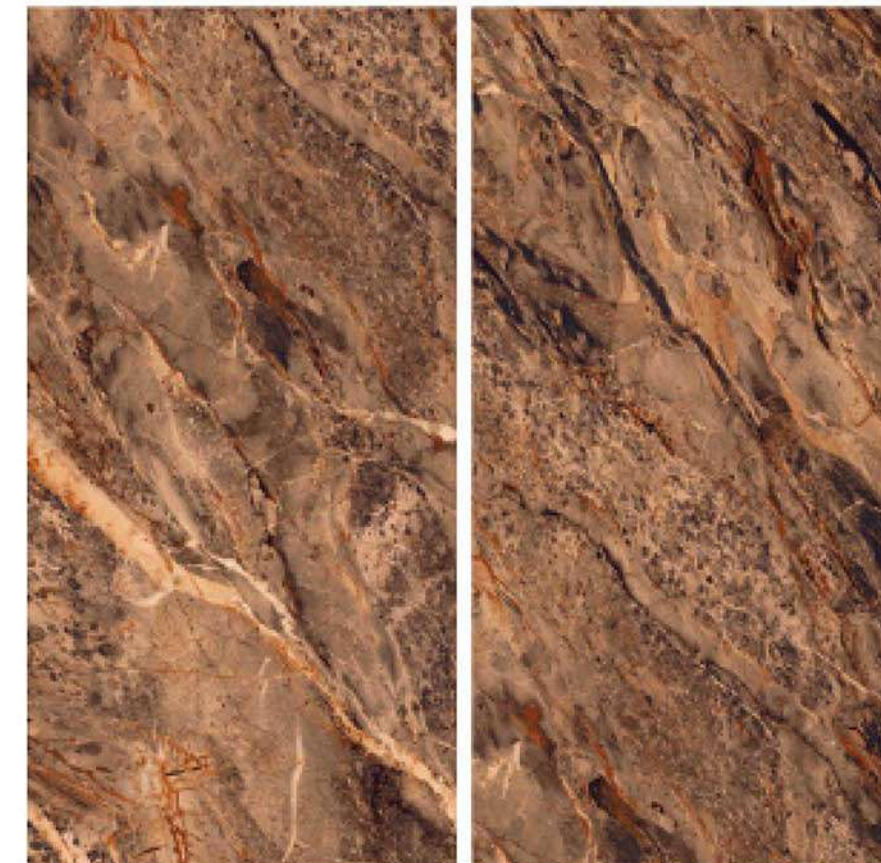

Polished **G**lazed **V**itrified **T**iles

600x1200 mm

HIGLOOS

Maximizing Space

600 x 1200 MM

ECO FRIENDLY DIMENSIONAL STABILITY WATERPROOF SURFACE HYGIENIC SURFACE

HG_PIETRA BRONZE

RANDOM FACES :4

HG_OPERA NATURAL

RANDOM FACES :4

ECO FRIENDLY DIMENSIONAL STABILITY WATERPROOF SURFACE HYGIENIC SURFACE

HG_ASSIST EMPERADOR

RANDOOM FACES :4

HG_GOLDEN RIVER

RANDOOM FACES :4

ECO FRIENDLY DIMENSIONAL STABILITY WATERPROOF SURFACE HYGIENIC SURFACE