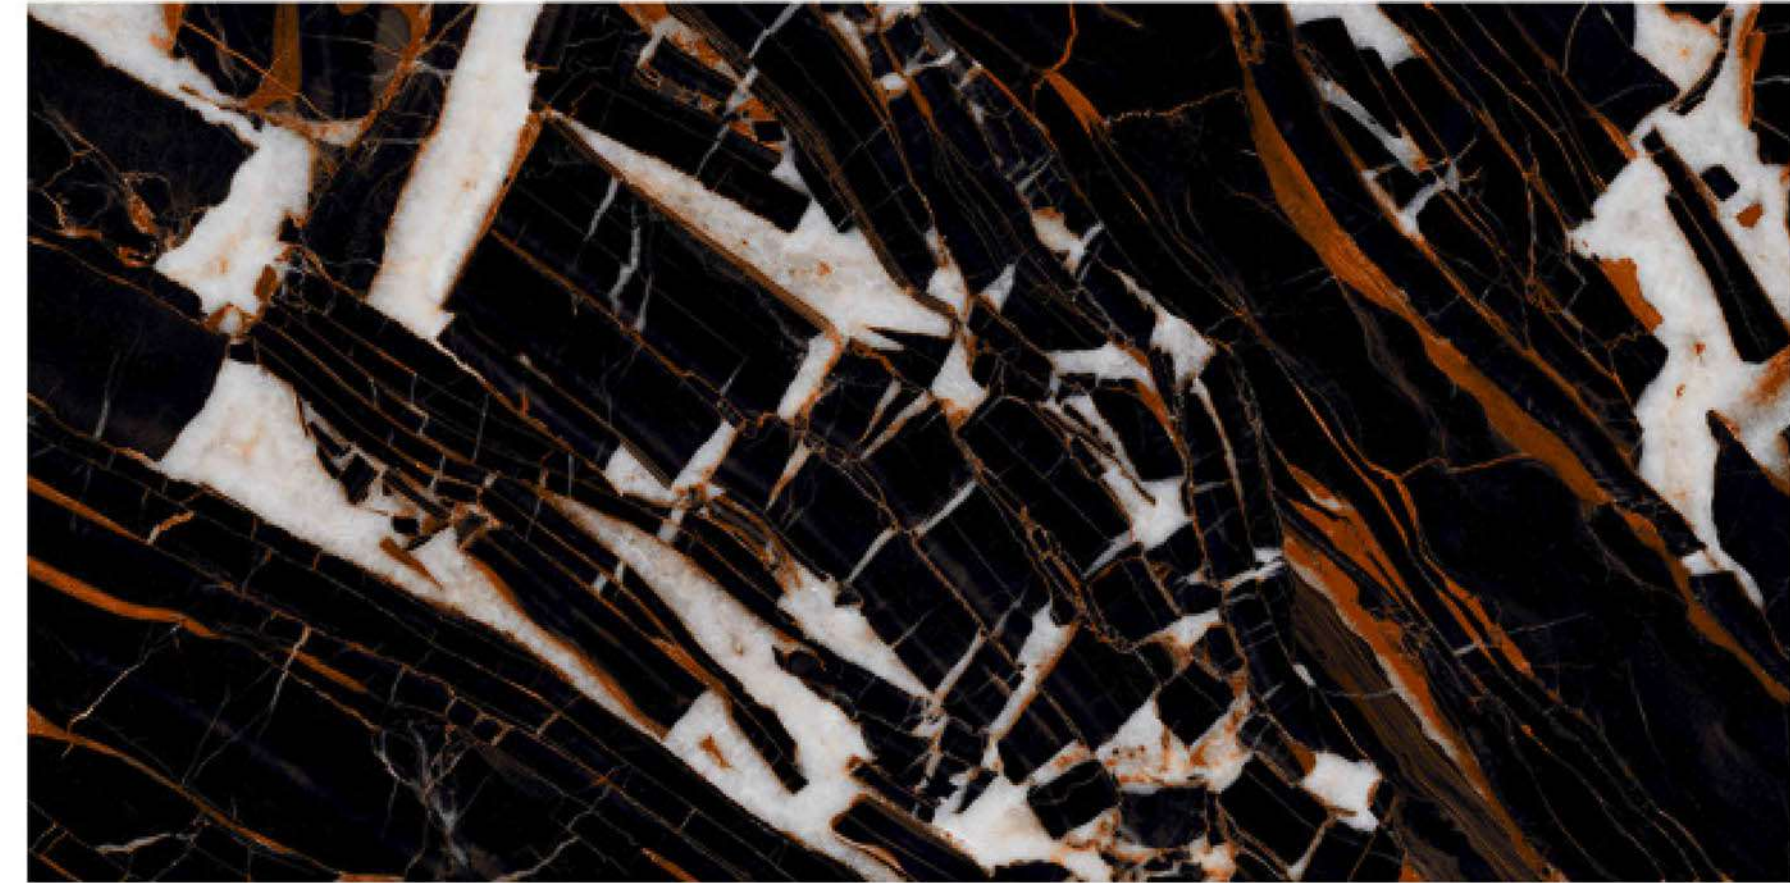

HG_COSMIC BLACK

RANDOOM FACES :4