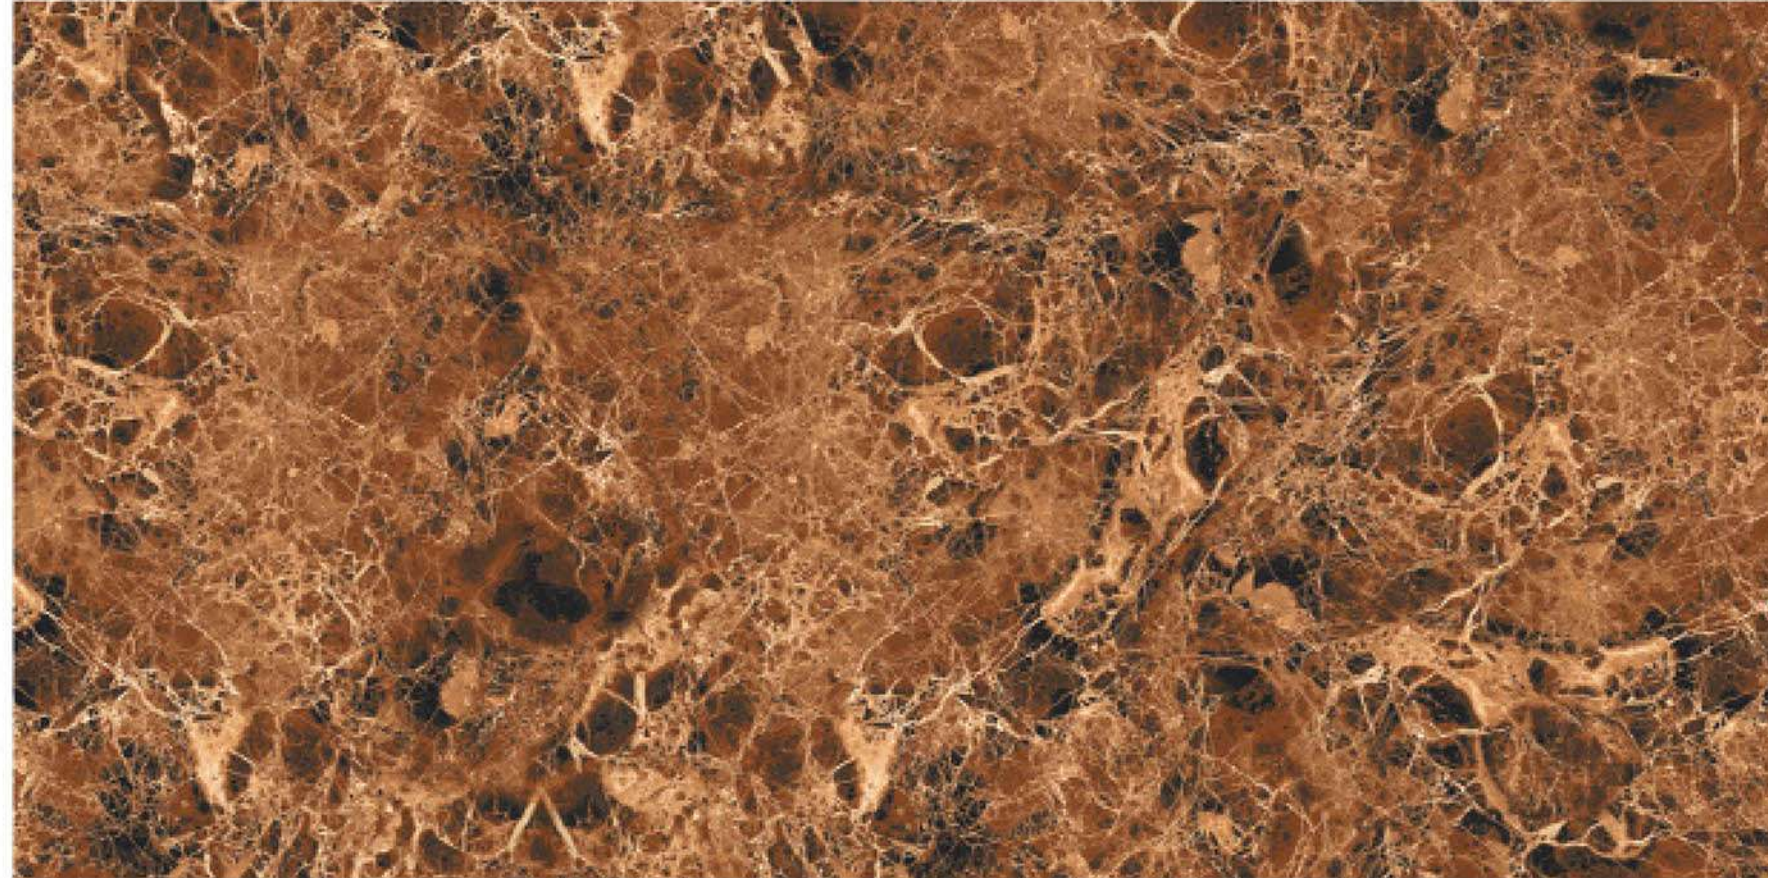

HG_OPERA NATURAL

RANDOM FACES :4

ECO FRIENDLY DIMENSIONAL STABILITY WATERPROOF SURFACE HYGIENIC SURFACE

HG_ASSIST EMPERADOR

RANDOOM FACES :4

HG_GOLDEN RIVER

RANDOOM FACES :4

ECO FRIENDLY DIMENSIONAL STABILITY WATERPROOF SURFACE HYGIENIC SURFACE