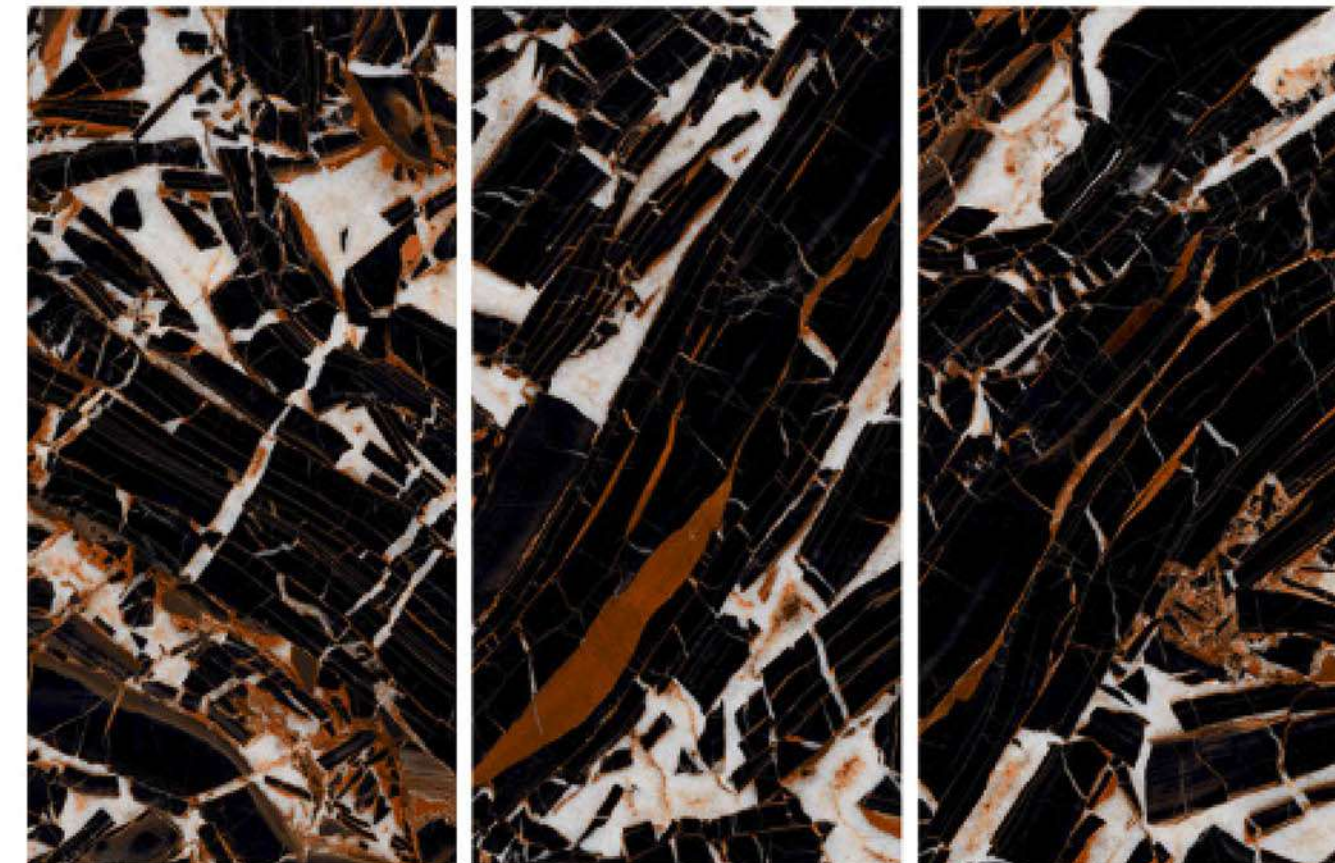

RANDOOM FACES :4