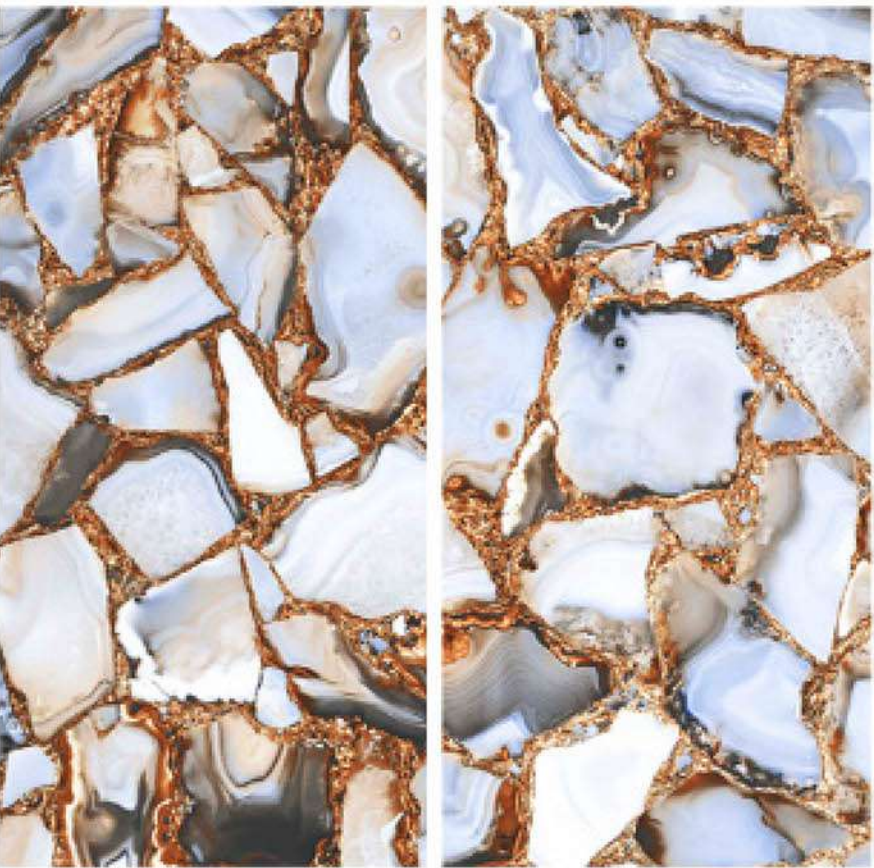

Denora®

ECO FRIENDLY

DIMENSIONAL STABILITY

WATERPROOF SURFACE

HYGIENIC SURFACE

HG_LUXURY STONE

RANDOM FACES :3

600x1200MM | HIGH GLOSS